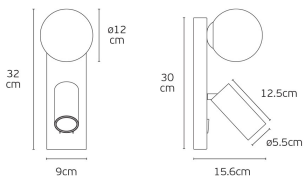

SINCE 1978

Product Datasheet

LEADING LIGHT

vkleadinglight.gr

Nero

VK/03356/WA/B

Black. G9. Max 8W (LED) + GU10. Max 12W (LED). AC220-240V.
Wall/Reading light. -20°C → 40°C. With 2 slim switches.
Iron+Aluminum+glass. IP20

IP20

Dimensions

Gallery

Downloads

VK Leading Light

Since 1978

Technical Specifications	
Power	Max 8W LED + Max 12W LED
Voltage	AC220-240V
Extra	With 2 slim switches
Lampholder	G9 + GU10
Fitting	Wall/Reading
Type	Light
Safety class	
IP Rating	IP20
Working temperature	-20°C-40°C
PAGE	228 New Products 2026
NICKNAME	Nero

Physical Specifications	
Adjustable	
Family	Nero
Color	Black
Material	Iron + aluminum + glass
Width	ø12cm
Length	32cm
Height	15.6cm
Net weight of product (kg)	0.30kg
Gross weight with inner box (kg)	0.50kg
Width (inner box)	16.5cm
Length (inner box)	22.5cm
Height (inner box)	35.5cm

Illumination Data	
Lighting direction	

Packing Info	
Pcs/carton	10pcs