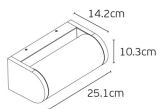

IP65

Dimensions

Gallery

Downloads

VK Leading Light

Since 1978

Technical Specifications	
Kelvin	3000K
Power	12W
Voltage	AC220-240V
Fitting	Outdoor Wall
Type	Light
Safety class	
Light source	PHILIPS
IP Rating	IP65
CRI	CRI>90
Dimmable	
Lifetime	50.000hrs
Clicks	10,000
Working temperature	-20°C-60°C
PAGE	282 New Products 2026
NICKNAME	Shade

Physical Specifications	
Family	Shade
Color	Rust brown
Material	Aluminum
Width	14.2cm
Length	25.1cm
Height	10.3cm
Net weight of product (kg)	1.47kg
Gross weight with inner box (kg)	1.58kg
Width (inner box)	13cm
Length (inner box)	16.5cm
Height (inner box)	27cm