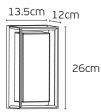

### Dimensions

Physical Specifications	
Family	Neon
Color	Brown
Material	Aluminum + PC
Width	13.5cm
Length	26cm
Height	12cm
Net weight of product (kg)	1.15kg
Gross weight with inner box (kg)	2.15kg
Width (inner box)	13cm
Length (inner box)	14.5cm
Height (inner box)	27cm