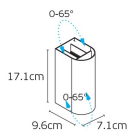

IP65

Dimensions

Gallery

Downloads

VK Leading Light

Since 1978

Technical Specifications	
Kelvin	3000K
Power	12W
Voltage	AC220-240V
Fitting	Outdoor wall/Up-down
Type	Light
Safety class	⚡
Light source	Sanan
IP Rating	IP65
CRI	CRI>90
Dimmable	
Lifetime	50.000hrs
Clicks	10,000
Channels	4
Working temperature	-20°C-60°C
PAGE	296 New Products 2026
NICKNAME	Dust

Physical Specifications	
Family	Dust
Color	Sand White
Material	Aluminum
Width	7.1cm
Length	17.1cm
Height	9.6cm
Net weight of product (kg)	0.64kg
Gross weight with inner box (kg)	0.73kg
Width (inner box)	7.5cm
Length (inner box)	10.5cm
Height (inner box)	18cm