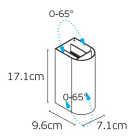

IP65

Dimensions

Gallery

Downloads

VK Leading Light

Since 1978

Technical Specifications	
Kelvin	3000K
Power	12W
Voltage	AC220-240V
Fitting	Outdoor wall/Up-down
Type	Light
Safety class	⚡
Light source	Sanan
IP Rating	IP65
CRI	CRI>90
Dimmable	
Lifetime	50.000hrs
Clicks	10,000
Working temperature	-20°C-60°C
PAGE	296 New Products 2026
NICKNAME	Dust

Physical Specifications	
Family	Dust
Color	Rust brown
Material	Aluminum
Width	7.1cm
Length	17.1cm
Height	9.6cm
Net weight of product (kg)	0.64kg
Gross weight with inner box (kg)	0.73kg
Width (inner box)	7.5cm
Length (inner box)	10.5cm
Height (inner box)	18cm