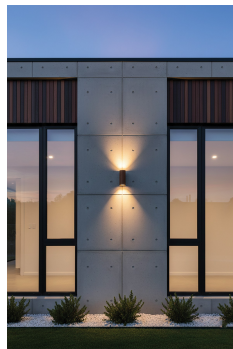

Dimensions

Gallery