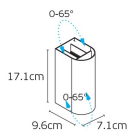

IP65

Dimensions

Gallery

Downloads

VK Leading Light

Since 1978

Technical Specifications	
Kelvin	3000K
Power	12W
Voltage	AC220-240V
Fitting	Outdoor wall/Up-down
Type	Light
Safety class	⚡
Light source	Sanan
IP Rating	IP65
CRI	CRI>90
Dimmable	
Lifetime	50.000hrs
Clicks	10,000
Working temperature	-20°C-60°C
PAGE	296 New Products 2026
NICKNAME	Dust

Physical Specifications	
Family	Dust
Color	Anthracite
Material	Aluminum
Width	7.1cm
Length	17.1cm
Height	9.6cm
Net weight of product (kg)	0.64kg
Gross weight with inner box (kg)	0.73kg
Width (inner box)	7.5cm
Length (inner box)	10.5cm
Height (inner box)	18cm