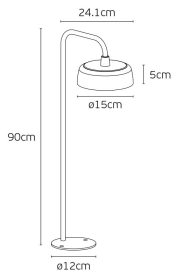

SINCE 1978

LEADING LIGHT

Product Datasheet

vkleadinglight.gr

Jade

VK/02290/FL/RB/WW/15

Rust Brown. 2700K. 8W. 513lm. Diffuse Light. AC220-240V. LED Bridgelux. 50.000hrs. Dimmable No. -20°C→ 45°C. Outdoor floor. CRI>90. ø15cm. Aluminum + Acrylic. IP65

IP65

Dimensions

Gallery

Downloads

VK Leading Light

Since 1978

--	--	--

Technical Specifications	
Kelvin	2700K
Power	8W
Voltage	AC220-240V
Fitting	Outdoor floor
Type	Light
Safety class	
Light source	Bridgelux
IP Rating	IP65
CRI	CRI>90
Dimmable	
Lifetime	50.000hrs
Working temperature	-20°C-45°C
PAGE	322 New Products 2026
NICKNAME	Jade

Physical Specifications	
Family	Jade
Color	Rust brown
Material	Aluminum + acrylic
Width	ø15cm
Length	24.1cm
Height	90cm

Illumination Data	
Lumen	513lm
Beam angle	Diffuse light
Lighting direction	

Packing Info	
Pcs/carton	2pcs

Certification & Warranty

Guarantee	3 years
-----------	---------

Energy Label

The energy label features the EU flag and the word 'ENERGY' with a lightning bolt icon. Below this, it lists 'VK LEADING LIGHT' and the model number 'VK/02290/FL/RB/WW/15'. A vertical scale of energy efficiency classes from A to G is shown, with class F highlighted in a black arrow pointing to the right. At the bottom left, it specifies '8 kWh/1000h'. A QR code is located at the bottom right, with the date '2019/2015' printed vertically to its right.