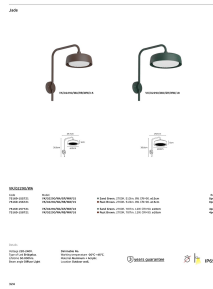

Technical Specifications

Kelvin	2700K
Power	8W
Voltage	AC220-240V
Fitting	Outdoor Wall
Type	Light
Safety class	⏚
Light source	Bridgelux
IP Rating	IP65
CRI	CRI>90
Dimmable	⊘
Lifetime	50.000hrs
Working temperature	-20°C-45°C
PAGE	324 New Products 2026
NICKNAME	Jade

Physical Specifications

Family	Jade
Color	Rust brown
Material	Aluminum + acrylic
Width	ø15cm
Length	29.7cm
Height	30.6cm