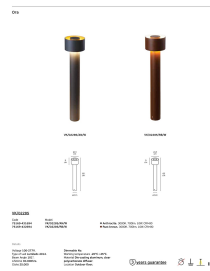

Gallery

Downloads

VK Leading Light

Since 1978