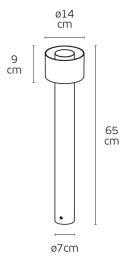

### Dimensions

Physical Specifications	
Family	Ora
Color	Anthracite
Material	Die-casting aluminum, clear polycarbonate diffuser
Width	ø14cm
Length	ø14cm
Height	65cm
Net weight of product (kg)	1.53kg
Gross weight with inner box (kg)	1.68kg
Width (inner box)	20cm
Length (inner box)	20cm
Height (inner box)	71cm

## Illumination Data

Lumen	700lm
Beam angle	101°
Lighting direction	