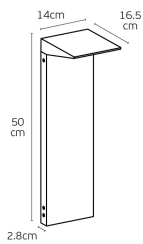

IP65

Dimensions

Gallery

Downloads

VK Leading Light

Since 1978

Technical Specifications	
Kelvin	3000K
Power	10W
Voltage	AC100-277V
Fitting	Outdoor ground
Type	Light
Safety class	
Light source	Lumileds 4014
IP Rating	IP65
CRI	CRI>80
Dimmable	
Lifetime	30.000hrs
Clicks	25,000
Working temperature	-20°C-45°C
PAGE	346 New Products 2026
NICKNAME	Zen

Physical Specifications	
Family	Zen
Color	Anthracite
Material	Die-casting aluminum + glass
Width	14cm
Length	16.5cm
Height	50cm
Net weight of product (kg)	1.5kg
Gross weight with inner box (kg)	1.75kg
Width (inner box)	18.5cm
Length (inner box)	49cm
Height (inner box)	17cm