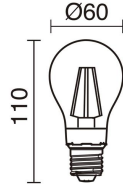

Sources	E27 LED Bulb/TC-TSE/HAL 42W max.
Energy efficiency	A++, A+, A, B, C, D, E
Lamp included	No
Beam	Diffuse

TECHNICAL DATA

Dimensions	Height x Width x Length (mm): 720 x 300 x 300
IP	IP43
Protection class	Class I
Frequency	50/60 Hz
Input voltage	110-240V AC V
Auxiliary gear	Without equipment, not needed
Glow wire temperature	850.0 °C
Weight	1.0 Kg
Cable outlets	1
ECORAE category I	CAT-B
ECORAE I	0.5
Flammable surfaces	Yes
Electric screwdriver	Yes

GLOBI 127F-G05X1A-02

Classical Suspended Fixture Pendant GLOBI IP43 E27 42W Black

RECOMMENDED ACCESSORIES

632C-L0506B-01

Lamp LED FILAMENT E27 LED
Bulb 6W 800lm CRI80 2700K 360°

Input voltage	110-240V AC
Frequency	50/60
Wattage (W)	6.0
IP	IP20
Protection class	Class I