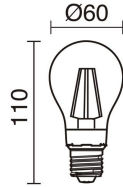

GLOBI 127F-G05X1A-02

Classical Suspended Fixture Pendant GLOBI IP43 E27 42W Black

RECOMMENDED ACCESSORIES

632C-L0506B-01

Lamp LED FILAMENT E27 LED
Bulb 6W 800lm CRI80 2700K 360°

Input voltage	110-240V AC
Frequency	50/60
Wattage (W)	6.0
IP	IP20
Protection class	Class I