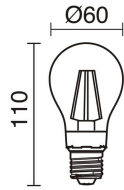

GENERAL DATA

Category	Surface
Family	Globi
Finish	[01] White
Location	Outdoor
Installation	Wall
Body material	Aluminum
Diffuser material	Opal methacrylate
ETIM class	EC0028g2
EAN	8435256509458

LIGHT SOURCES AND BEAMS

Sources	E27 LED Bulb/TC-TSE/HAL 42W max.
Energy efficiency	A++, A+, A, B, C, D, E
Lamp included	No
Beam	Diffuse

TECHNICAL DATA

Dimensions	Height x Width x Length (mm): 240 x 200 x 230
IP	IP43
Protection class	Class I
Frequency	50/60 Hz
Input voltage	110-240V AC V
Auxiliary gear	Without equipment, not needed
Glow wire temperature	850.0 °C
Weight	0.9 Kg
Cable outlets	1
ECORAE category I	CAT-B
ECORAE I	0.5
Electric screwdriver	Yes

GLOBI 127L-G05X1A-01

Classic Wall Bracket GLOBI IP43 E27 42W White

RECOMMENDED ACCESSORIES

632C-L0506B-01
Lamp LED FILAMENT E27 LED
Bulb 6W 800lm CRI80 2700K 360°

Input voltage	110-240V AC
Frequency	50/60
Wattage (W)	6.0
IP	IP20
Protection class	Class I