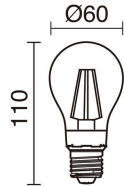

Sources	E27 LED Bulb/TC-TSE/HAL 42W max.
Energy efficiency	A++, A+, A, B, C, D, E
Lamp included	No
Beam	Diffuse

TECHNICAL DATA

Dimensions	Height x Width x Length (mm): 240 x 200 x 230
IP	IP43
Protection class	Class I
Frequency	50/60 Hz
Input voltage	110-240V AC V
Auxiliary gear	Without equipment, not needed
Glow wire temperature	850.0 °C
Weight	0.9 Kg
Cable outlets	1
ECORAE category I	CAT-B
ECORAE I	0.5
Electric screwdriver	Yes

GLOBI 127L-G05X1A-01

Classic Wall Bracket GLOBI IP43 E27 42W White

RECOMMENDED ACCESSORIES

632C-L0506B-01
Lamp LED FILAMENT E27 LED
Bulb 6W 800lm CRI80 2700K 360°

Input voltage	110-240V AC
Frequency	50/60
Wattage (W)	6.0
IP	IP20
Protection class	Class I

632C-L0506B-02
Lamp LED FILAMENT E27 LED
Bulb 6W 800lm 4000K 360°

Input voltage	110-240V AC
Frequency	50/60
Wattage (W)	6.0
IP	IP20
Protection class	Class I

GLOBI 127L-G05X1A-01

Classic Wall Bracket GLOBI IP43 E27 42W White