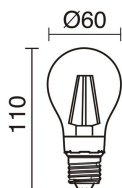

GLOBI 127L-G05X1A-02

Classic Wall Bracket GLOBI IP43 E27 42W Black

RECOMMENDED ACCESSORIES

632C-L0506B-01
Lamp LED FILAMENT E27 LED
Bulb 6W 800lm CRI80 2700K 360°

Input voltage	110-240V AC
Frequency	50/60
Wattage (W)	6.0
IP	IP20
Protection class	Class I