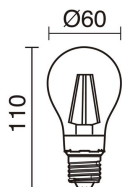

## TECHNICAL DATA

Dimensions	Height x Width x Length (mm): 240 x 200 x 230
IP	IP43
Protection class	Class I
Frequency	50/60 Hz
Input voltage	110-240V AC V
Auxiliary gear	Without equipment, not needed
Glow wire temperature	850.0 °C
Weight	0.9 Kg
Cable outlets	1
ECORAE category I	CAT-B
ECORAE I	0.5
Electric screwdriver	Yes

**GLOBI** 127L-G05X1A-02

Classic Wall Bracket GLOBI IP43 E27 42W Black

**RECOMMENDED ACCESSORIES**

**632C-L0506B-01**  
Lamp LED FILAMENT E27 LED  
Bulb 6W 800lm CRI80 2700K 360°

Input voltage	110-240V AC
Frequency	50/60
Wattage (W)	6.0
IP	IP20
Protection class	Class I