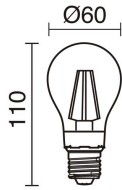

GLOU 129G-G05X1A-02

Floor/table lamp GLOU Large IP44 E27 30W Black

RECOMMENDED ACCESSORIES

632C-L0506B-01
Lamp LED FILAMENT E27 LED
Bulb 6W 800lm CRI80 2700K 360°

Input voltage	110-240V AC
Frequency	50/60
Wattage (W)	6.0
IP	IP20
Protection class	Class I