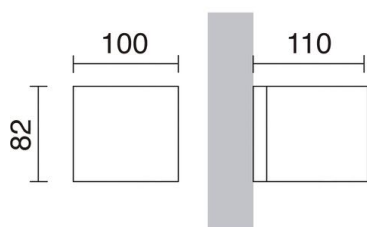

# ISORA 157A-L0105B-01

Wall Bracket ISORA IP65 LED COB AC 4W 352lm CRI80 3000K White

Isora family of wall lights is made of aluminum with IP65, available in two rectangular and square shapes and in five colors: black, white, brown, gray and anthracite, in addition, in two versions of mono and double light emission. It is suitable for lighting outdoor passageways.

## GENERAL DATA

Category	Surface
Family	Isora
Finish	[01] White
Location	Outdoor
Installation	Wall
Body material	Aluminum
Diffuser material	Frosted glass
ETIM class	EC0028g2
EAN	8433264096502

## TECHNICAL DATA

Dimensions	Height x Width x Length (mm): 82 x 96 x 110
IP	IP65
Protection class	Class I
Frequency	50/60 Hz
Input voltage	220-240V AC V
Auxiliary gear	Driver integrado
Lifetime	40.000 h
LED lifetime L	80
LED lifetime B	50
Weight	1.0 Kg
Cable outlets	1
ECORAE category I	LED-B
ECORAE I	0.5
Flammable surfaces	Yes