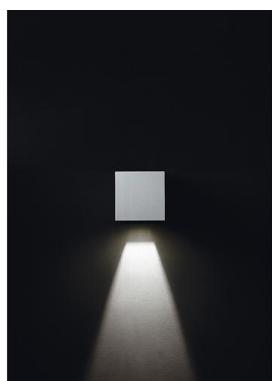

ISORA 157A-L0105B-01 Wall Bracket ISORA IP65 LED COB AC 4W 352lm CRI80 3000K White

COMPLEMENTARY IMAGES

PRODUCTS OF THE SAME FAMILY

Isora Down
Rectangle