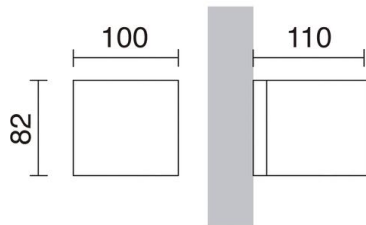

ISORA 157A-L0105B-02 Wall Bracket ISORA IP65 LED COB AC 4W 352lm CRI80 3000K Black

Isora family of wall lights is made of aluminum with IP65, available in two rectangular and square shapes and in five colors: black, white, brown, gray and anthracite, in addition, in two versions of mono and double light emission. It is suitable for lighting outdoor passageways.

GENERAL DATA

Category	Surface
Family	Isora
Finish	[02] Black
Location	Outdoor
Installation	Wall
Body material	Aluminum
Diffuser material	Frosted glass
ETIM class	EC0028g2
EAN	8435256523379

LIGHT SOURCES AND BEAMS

Sources	LED COB AC 4W max. 352lm 3000K CRI80
Energy efficiency	F
Beam	Direct symmetric

TECHNICAL DATA

Dimensions	Height x Width x Length (mm): 82 x 96 x 110
IP	IP65
Protection class	Class I
Frequency	50/60 Hz
Input voltage	220-240V AC V
Auxiliary gear	Driver integrado
Lifetime	40.000 h
LED lifetime L	80
LED lifetime B	50
Weight	1.0 Kg
Cable outlets	1
ECORAE category I	LED-B
ECORAE I	0.5
Flammable surfaces	Yes