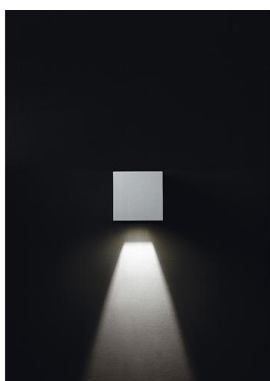

ISORA 157A-L0105B-03 Wall Bracket ISORA IP65 LED COB AC 4W 352lm CRI80 3000K Grey

COMPLEMENTARY IMAGES

PRODUCTS OF THE SAME FAMILY

Isora Down
Rectangle