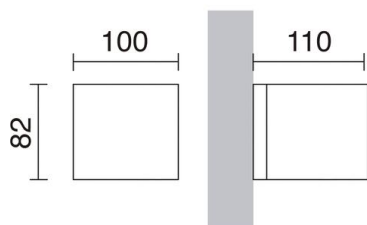

ISORA 157A-L0105B-03 Wall Bracket ISORA IP65 LED COB AC 4W 352lm CRI80 3000K Grey

Isora family of wall lights is made of aluminum with IP65, available in two rectangular and square shapes and in five colors: black, white, brown, gray and anthracite, in addition, in two versions of mono and double light emission. It is suitable for lighting outdoor passageways.

GENERAL DATA

Category	Surface
Family	Isora
Finish	[03] Grey
Location	Outdoor
Installation	Wall
Body material	Aluminum
Diffuser material	Frosted glass
ETIM class	EC0028g2
EAN	8435256523423

LIGHT SOURCES AND BEAMS

Sources	LED COB AC 4W max. 352lm 3000K CRI80
Energy efficiency	F
Beam	Direct symmetric

TECHNICAL DATA

Dimensions	Height x Width x Length (mm): 82 x 96 x 110
IP	IP65
Protection class	Class I
Frequency	50/60 Hz
Input voltage	220-240V AC V
Auxiliary gear	Driver integrado
Lifetime	40.000 h
LED lifetime L	80
LED lifetime B	50
Weight	1.0 Kg
Cable outlets	1
ECORAE category I	LED-B
ECORAE I	0.5
Flammable surfaces	Yes