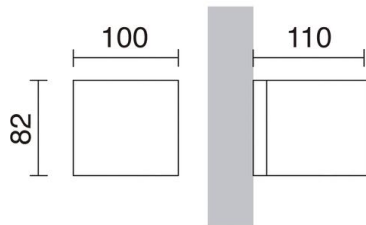

# ISORA 157A-L0105B-04 Wall Bracket ISORA IP65 LED COB AC 4W 352lm CRI80 3000K Anthracite

Isora family of wall lights is made of aluminum with IP65, available in two rectangular and square shapes and in five colors: black, white, brown, gray and anthracite, in addition, in two versions of mono and double light emission. It is suitable for lighting outdoor passageways.

## GENERAL DATA

Category	Surface
Family	Isora
Finish	[04] Anthracite
Location	Outdoor
Installation	Wall
Body material	Aluminum
Diffuser material	Frosted glass
ETIM class	EC0028g2
EAN	8435258621141

## TECHNICAL DATA

Dimensions	Height x Width x Length (mm): 82 x 96 x 110
IP	IP65
Protection class	Class I
Frequency	50/60 Hz
Input voltage	220-240V AC V
Auxiliary gear	Driver integrado
Lifetime	40.000 h
LED lifetime L	80
LED lifetime B	50
Weight	1.0 Kg
Cable outlets	1
ECORAE category I	LED-B
ECORAE I	0.5
Flammable surfaces	Yes