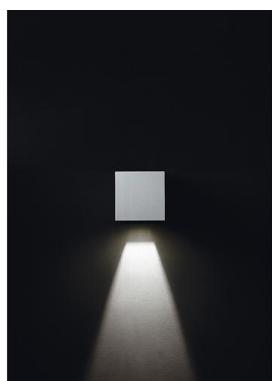

ISORA 157A-L0105B-04 Wall Bracket ISORA IP65 LED COB AC 4W 352lm CRI80 3000K Anthracite

COMPLEMENTARY IMAGES

PRODUCTS OF THE SAME FAMILY

Isora Down
Rectangle