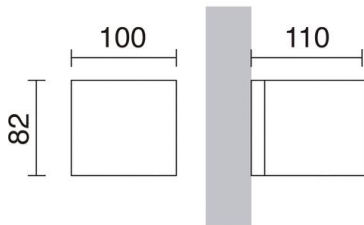

# ISORA 157A-L0105B-91 Wall Bracket ISORA IP65 LED COB AC 4W 352lm CRI80 3000K Copper brown

Isora family of wall lights is made of aluminum with IP65, available in two rectangular and square shapes and in five colors: black, white, brown, gray and anthracite, in addition, in two versions of mono and double light emission. It is suitable for lighting outdoor passageways.

## GENERAL DATA

Category	Surface
Family	Isora
Finish	[91] Copper brown
Location	Outdoor
Installation	Wall
Body material	Aluminum
Diffuser material	Frosted glass
ETIM class	EC0028g2
EAN	8435256523041

## TECHNICAL DATA

Dimensions	Height x Width x Length (mm): 82 x 96 x 110
IP	IP65
Protection class	Class I
Frequency	50/60 Hz
Input voltage	220-240V AC V
Auxiliary gear	Driver integrado
Lifetime	40.000 h
LED lifetime L	80
LED lifetime B	50
Weight	1.0 Kg
Cable outlets	1
ECORAE category I	LED-B
ECORAE I	0.5
Flammable surfaces	Yes