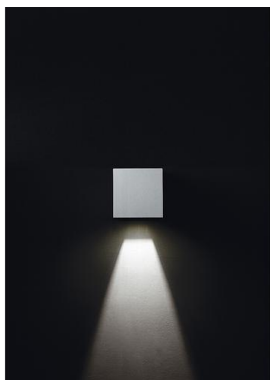

ISORA

157A-L0105B-91 Wall Bracket ISORA IP65 LED COB AC 4W 352lm CRI80 3000K Copper brown

COMPLEMENTARY IMAGES

PRODUCTS OF THE SAME FAMILY

Isora Down
Rectangle