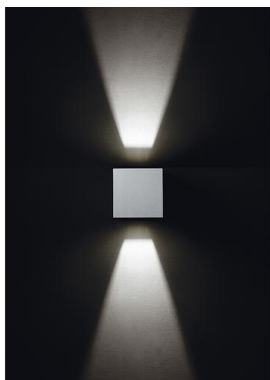

ISORA 157B-L01G8B-01

Wall Bracket ISORA IP65 Corte de fase L,C LED COB AC 2x4W 345lm
CRI90 3000K up-down White

COMPLEMENTARY IMAGES

PRODUCTS OF THE SAME FAMILY

Isora Down
Rectangle