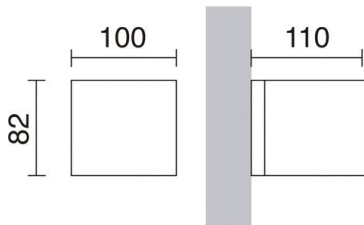

# ISORA 157B-L01G8B-01

Wall Bracket ISORA IP65 Corte de fase L,C LED COB AC 2x4W 345lm  
CRI90 3000K up-down White

Isora family of wall lights is made of aluminum with IP65, available in two rectangular and square shapes and in five colors: black, white, brown, gray and anthracite, in addition, in two versions of mono and double light emission. It is suitable for lighting outdoor passageways.

## GENERAL DATA

Category	Surface
Family	Isora
Finish	[01] White
Location	Outdoor
Installation	Wall
Body material	Aluminum
Diffuser material	Frosted glass
ETIM class	EC0028g2
EAN	8435256523058

## LIGHT SOURCES AND BEAMS

Sources	LED COB AC 2x 4W max. 2x 345lm 3000K CRI90
Total flux	345 lm
Energy efficiency	G
Beams	Direct symmetric Indirect symmetric

## TECHNICAL DATA

Dimensions	Height x Width x Length (mm): 82 x 96 x 110
IP	IP65
Protection class	Class I
Frequency	50/60 Hz
Dimmable	Corte de fase L,C
Input voltage	220-240V AC V
Power factor	0.95
Auxiliary gear	Driver integrado
Lifetime	45,000 h
LED lifetime L	70
LED lifetime B	10
Weight	1.1 Kg
Cable outlets	1
ECORAE category I	LED-B
ECORAE I	0.5
Flammable surfaces	Yes