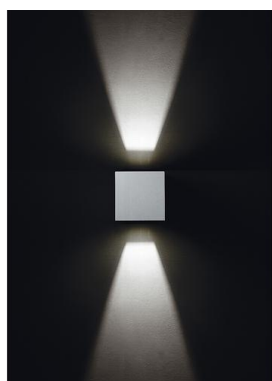

ISORA 157B-L01G8B-02

Wall Bracket ISORA IP65 Corte de fase L,C LED COB AC 2x4W 345lm
CRI90 3000K up-down Black

COMPLEMENTARY IMAGES

PRODUCTS OF THE SAME FAMILY

Isora Down
Rectangle