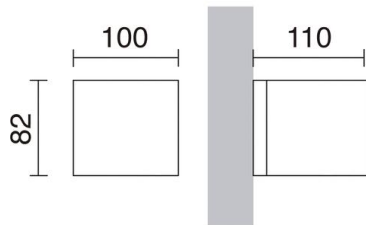

ISORA 157B-L01G8B-02 Wall Bracket ISORA IP65 Corte de fase L,C LED COB AC 2x4W 345lm CRI90 3000K up-down Black

Isora family of wall lights is made of aluminum with IP65, available in two rectangular and square shapes and in five colors: black, white, brown, gray and anthracite, in addition, in two versions of mono and double light emission. It is suitable for lighting outdoor passageways.

GENERAL DATA

Category	Surface
Family	Isora
Finish	[02] Black
Location	Outdoor
Installation	Wall
Body material	Aluminum
Diffuser material	Frosted glass
ETIM class	EC0028g2
EAN	8435256523065

LIGHT SOURCES AND BEAMS

Sources	LED COB AC 2x 4W max. 2x 345lm 3000K CRI90
Total flux	345 lm
Energy efficiency	G
Beams	Direct symmetric Indirect symmetric

TECHNICAL DATA

Dimensions	Height x Width x Length (mm): 82 x 96 x 110
IP	IP65
Protection class	Class I
Frequency	50/60 Hz
Dimmable	Corte de fase L,C
Input voltage	220-240V AC V
Power factor	0.95
Auxiliary gear	Driver integrado
Lifetime	45,000 h
LED lifetime L	70
LED lifetime B	10
Weight	1.1 Kg
Cable outlets	1
ECORAE category I	LED-B
ECORAE I	0.5
Flammable surfaces	Yes