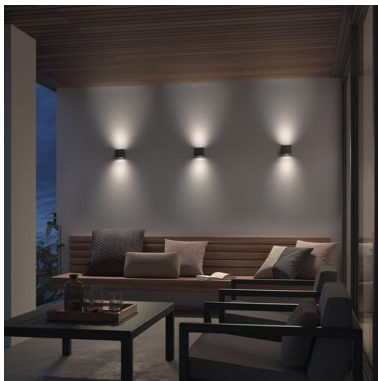

ISORA 157B-L01G8B-02 Wall Bracket ISORA IP65 Corte de fase L,C LED COB AC 2x4W 345lm CRI90 3000K up-down Black

Isora family of wall lights is made of aluminum with IP65, available in two rectangular and square shapes and in five colors: black, white, brown, gray and anthracite, in addition, in two versions of mono and double light emission. It is suitable for lighting outdoor passageways.

GENERAL DATA

Category	Surface
Family	Isora
Finish	[02] Black
Location	Outdoor
Installation	Wall
Body material	Aluminum
Diffuser material	Frosted glass
ETIM class	EC0028g2
EAN	8435256523065

LIGHT SOURCES AND BEAMS