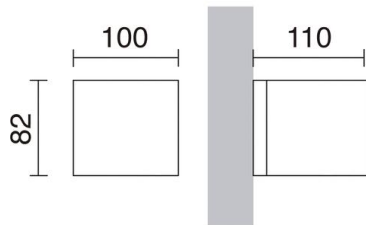

# ISORA 157B-L01G8B-04

Wall Bracket ISORA IP65 Corte de fase L,C LED COB AC 2x4W 345lm  
CRI90 3000K up-down Anthracite

Isora family of wall lights is made of aluminum with IP65, available in two rectangular and square shapes and in five colors: black, white, brown, gray and anthracite, in addition, in two versions of mono and double light emission. It is suitable for lighting outdoor passageways.

## GENERAL DATA

Category	Surface
Family	Isora
Finish	[04] Anthracite
Location	Outdoor
Installation	Wall
Body material	Aluminum
Diffuser material	Frosted glass
ETIM class	EC0028g2
EAN	8433264099862

## LIGHT SOURCES AND BEAMS

Sources	LED COB AC 2x 4W max. 2x 345lm 3000K CRI90
Total flux	345 lm
Energy efficiency	G
Beams	Direct symmetric Indirect symmetric

## TECHNICAL DATA

Dimensions	Height x Width x Length (mm): 82 x 96 x 110
IP	IP65
Protection class	Class I
Frequency	50/60 Hz
Dimmable	Corte de fase L,C
Input voltage	220-240V AC V
Power factor	0.95
Auxiliary gear	Driver integrado
Lifetime	45,000 h
LED lifetime L	70
LED lifetime B	10
Weight	1.1 Kg
Cable outlets	1
ECORAE category I	LED-B
ECORAE I	0.5
Flammable surfaces	Yes