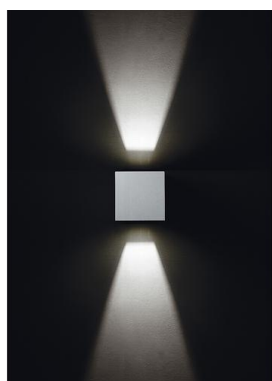

ISORA 157B-L01G8B-04

Wall Bracket ISORA IP65 Corte de fase L,C LED COB AC 2x4W 345lm
CRI90 3000K up-down Anthracite

COMPLEMENTARY IMAGES

PRODUCTS OF THE SAME FAMILY

Isora Down
Rectangle