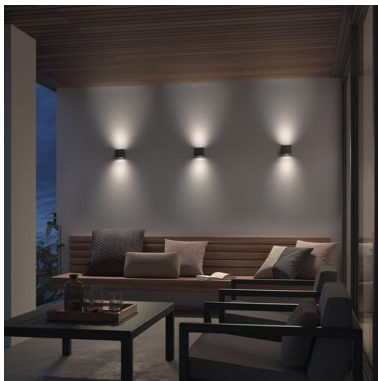

# ISORA 157B-L01G8B-04

Wall Bracket ISORA IP65 Corte de fase L,C LED COB AC 2x4W 345lm  
CRI90 3000K up-down Anthracite

Isora family of wall lights is made of aluminum with IP65, available in two rectangular and square shapes and in five colors: black, white, brown, gray and anthracite, in addition, in two versions of mono and double light emission. It is suitable for lighting outdoor passageways.

## GENERAL DATA

Category	Surface
Family	Isora
Finish	[04] Anthracite
Location	Outdoor
Installation	Wall
Body material	Aluminum
Diffuser material	Frosted glass
ETIM class	EC0028g2
EAN	8433264099862