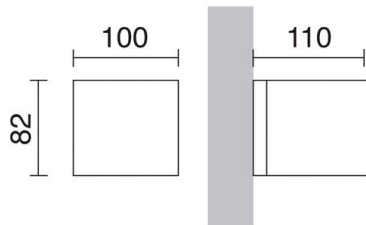

# ISORA 157B-L01G8B-91 Wall Bracket ISORA IP65 Corte de fase L,C LED COB AC 2x4W 345lm CRI90 3000K up-down Copper brown

Isora family of wall lights is made of aluminum with IP65, available in two rectangular and square shapes and in five colors: black, white, brown, gray and anthracite, in addition, in two versions of mono and double light emission. It is suitable for lighting outdoor passageways.

## GENERAL DATA

Category	Surface
Family	Isora
Finish	[91] Copper brown
Location	Outdoor
Installation	Wall
Body material	Aluminum
Diffuser material	Frosted glass
ETIM class	EC0028g2
EAN	8435256523096

## LIGHT SOURCES AND BEAMS

Sources	LED COB AC 2x 4W max. 2x 345lm 3000K CRI90
Total flux	345 lm
Energy efficiency	G
Beams	Direct symmetric Indirect symmetric

## TECHNICAL DATA

Dimensions	Height x Width x Length (mm): 82 x 96 x 110
IP	IP65
Protection class	Class I
Frequency	50/60 Hz
Dimmable	Corte de fase L,C
Input voltage	220-240V AC V
Power factor	0.95
Auxiliary gear	Driver integrado
Lifetime	45,000 h
LED lifetime L	70
LED lifetime B	10
Weight	1.1 Kg
Cable outlets	1
ECORAE category I	LED-B
ECORAE I	0.5
Flammable surfaces	Yes