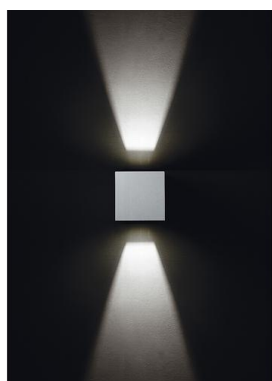

ISORA 157B-L01G8B-91

Wall Bracket ISORA IP65 Corte de fase L,C LED COB AC 2x4W 345lm
CRI90 3000K up-down Copper brown

COMPLEMENTARY IMAGES

PRODUCTS OF THE SAME FAMILY

Isora Down
Rectangle