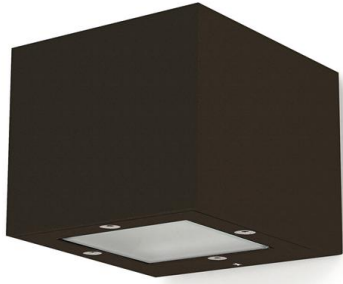

# ISORA 157B-L01G8B-91 Wall Bracket ISORA IP65 Corte de fase L,C LED COB AC 2x4W 345lm CRI90 3000K up-down Copper brown

Isora family of wall lights is made of aluminum with IP65, available in two rectangular and square shapes and in five colors: black, white, brown, gray and anthracite, in addition, in two versions of mono and double light emission. It is suitable for lighting outdoor passageways.

## GENERAL DATA

Category	Surface
Family	Isora
Finish	[91] Copper brown
Location	Outdoor
Installation	Wall
Body material	Aluminum
Diffuser material	Frosted glass
ETIM class	EC0028g2
EAN	8435256523096

## LIGHT SOURCES AND BEAMS

Sources	LED COB AC 2x 4W max. 2x 345lm 3000K CRI90
Total flux	345 lm
Energy efficiency	G
Beams	Direct symmetric Indirect symmetric

# ISORA 157B-L01G8B-91

Wall Bracket ISORA IP65 Corte de fase L,C LED COB AC 2x4W 345lm  
CRI90 3000K up-down Copper brown