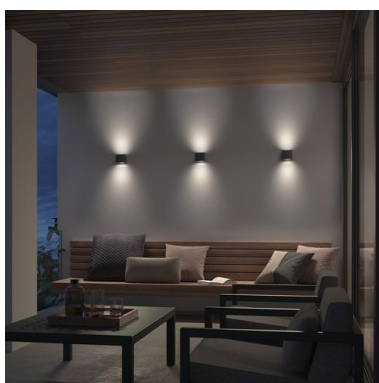

ISORA 157B-L02G8B-01 Wall Bracket ISORA IP65 Corte de fase L,C LED COB AC 2x4W 355lm CRI90 4000K up-down White

Isora family of wall lights is made of aluminum with IP65, available in two rectangular and square shapes and in five colors: black, white, brown, gray and anthracite, in addition, in two versions of mono and double light emission. It is suitable for lighting outdoor passageways.

GENERAL DATA

Category	Surface
Family	Isora
Finish	[o1] White
Location	Outdoor
Installation	Wall
Body material	Aluminum
Diffuser material	Frosted glass
ETIM class	EC0028g2
EAN	8433264164706

LIGHT SOURCES AND BEAMS

Sources	LED COB AC 2x 4W max. 2x 355lm 4000K CRI90
Total flux	355 lm
Energy efficiency	F
Beams	Direct symmetric Indirect symmetric

TECHNICAL DATA

Dimensions	Height x Width x Length (mm): 82 x 96 x 110
IP	IP65
Protection class	Class I
Frequency	50/60 Hz
Dimmable	Corte de fase L,C
Input voltage	220-240V AC V
Power factor	0.95
Auxiliary gear	Driver integrado
Lifetime	45,000 h
LED lifetime L	70
LED lifetime B	10
Weight	1.1 Kg
Cable outlets	1
ECORAAE category I	LED-B
ECORAAE I	0.5
Flammable surfaces	Yes