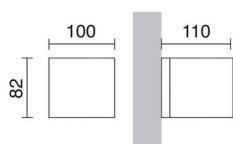

ISORA 157B-L02G8B-01 Wall Bracket ISORA IP65 Corte de fase L,C LED COB AC 2x4W 355lm CRI90 4000K up-down White

Isora family of wall lights is made of aluminum with IP65, available in two rectangular and square shapes and in five colors: black, white, brown, gray and anthracite, in addition, in two versions of mono and double light emission. It is suitable for lighting outdoor passageways.

GENERAL DATA

Category	Surface
Family	Isora
Finish	[o1] White
Location	Outdoor
Installation	Wall
Body material	Aluminum
Diffuser material	Frosted glass
ETIM class	EC0028g2
EAN	8433264164706

LIGHT SOURCES AND BEAMS

Sources	LED COB AC 2x 4W max. 2x 355lm 4000K CRI90
Total flux	355 lm
Energy efficiency	F
Beams	Direct symmetric Indirect symmetric

TECHNICAL DATA

Dimensions	Height x Width x Length (mm): 82 x 96 x 110
IP	IP65
Protection class	Class I
Frequency	50/60 Hz
Dimmable	Corte de fase L,C
Input voltage	220-240V AC V
Power factor	0.95
Auxiliary gear	Driver integrado
Lifetime	45,000 h
LED lifetime L	70
LED lifetime B	10
Weight	1.1 Kg
Cable outlets	1
ECORAAE category I	LED-B
ECORAAE I	0.5
Flammable surfaces	Yes