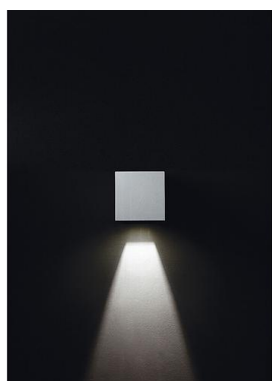

ISORA

157B-L02G8B-01 Wall Bracket ISORA IP65 Corte de fase L,C LED COB AC 2x4W 355lm
CRI90 4000K up-down White

COMPLEMENTARY IMAGES

PRODUCTS OF THE SAME FAMILY

Isora Down
Rectangle