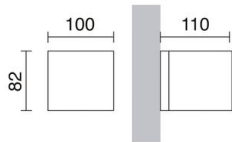

ISORA 157B-L02G8B-02 Wall Bracket ISORA IP65 Corte de fase L,C LED COB AC 2x4W 355lm CRI90 4000K up-down Black

Isora family of wall lights is made of aluminum with IP65, available in two rectangular and square shapes and in five colors: black, white, brown, gray and anthracite, in addition, in two versions of mono and double light emission. It is suitable for lighting outdoor passageways.

GENERAL DATA

Category	Surface
Family	Isora
Finish	[02] Black
Location	Outdoor
Installation	Wall
Body material	Aluminum
Diffuser material	Frosted glass
ETIM class	EC0028g2
EAN	8433264164713

LIGHT SOURCES AND BEAMS

Sources	LED COB AC 2x 4W max. 2x 355lm 4000K CRI90
Total flux	355 lm
Energy efficiency	F
Beams	Direct symmetric Indirect symmetric

TECHNICAL DATA

Dimensions	Height x Width x Length (mm): 82 x 96 x 110
IP	IP65
Protection class	Class I
Frequency	50/60 Hz
Dimmable	Corte de fase L,C
Input voltage	220-240V AC V
Power factor	0.95
Auxiliary gear	Driver integrado
Lifetime	45,000 h
LED lifetime L	70
LED lifetime B	10
Weight	1.1 Kg
Cable outlets	1
ECORAAE category I	LED-B
ECORAAE I	0.5
Flammable surfaces	Yes