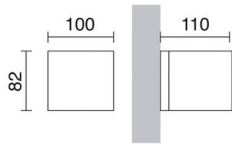

# ISORA 157B-L02G8B-04 Wall Bracket ISORA IP65 Corte de fase L,C LED COB AC 2x4W 355lm CRI90 4000K up-down Anthracite

Isora family of wall lights is made of aluminum with IP65, available in two rectangular and square shapes and in five colors: black, white, brown, gray and anthracite, in addition, in two versions of mono and double light emission. It is suitable for lighting outdoor passageways.

## GENERAL DATA

Category	Surface
Family	Isora
Finish	[04] Anthracite
Location	Outdoor
Installation	Wall
Body material	Aluminum
Diffuser material	Frosted glass
ETIM class	EC0028g2
EAN	8433264164737

## LIGHT SOURCES AND BEAMS

Sources	LED COB AC 2x 4W max. 2x 355lm 4000K CRI90
Total flux	355 lm
Energy efficiency	F
Beams	Direct symmetric Indirect symmetric

## TECHNICAL DATA

Dimensions	Height x Width x Length (mm): 82 x 96 x 110
IP	IP65
Protection class	Class I
Frequency	50/60 Hz
Dimmable	Corte de fase L,C
Input voltage	220-240V AC V
Power factor	0.95
Auxiliary gear	Driver integrado
Lifetime	45,000 h
LED lifetime L	70
LED lifetime B	10
Weight	1.1 Kg
Cable outlets	1
ECORAAE category I	LED-B
ECORAAE I	0.5
Flammable surfaces	Yes