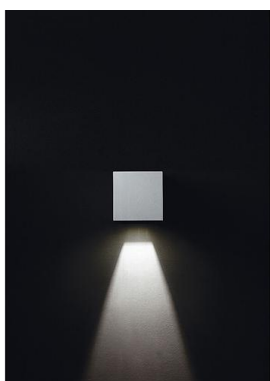

ISORA 157B-L02G8B-04

Wall Bracket ISORA IP65 Corte de fase L,C LED COB AC 2x4W 355lm
CRI90 4000K up-down Anthracite

COMPLEMENTARY IMAGES

PRODUCTS OF THE SAME FAMILY

Isora Down
Rectangle