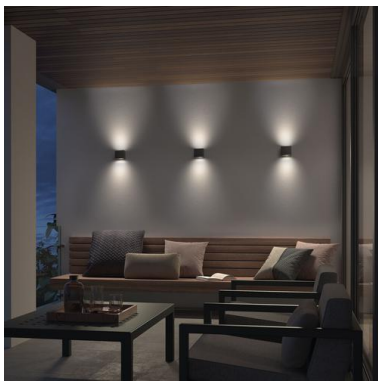

# ISORA 157B-L02G8B-04 Wall Bracket ISORA IP65 Corte de fase L,C LED COB AC 2x4W 355lm CRI90 4000K up-down Anthracite

Isora family of wall lights is made of aluminum with IP65, available in two rectangular and square shapes and in five colors: black, white, brown, gray and anthracite, in addition, in two versions of mono and double light emission. It is suitable for lighting outdoor passageways.

## GENERAL DATA

Category	Surface
Family	Isora
Finish	[04] Anthracite
Location	Outdoor
Installation	Wall
Body material	Aluminum
Diffuser material	Frosted glass
ETIM class	EC0028g2
EAN	8433264164737