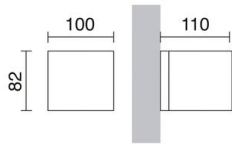

ISORA 157B-L02G8B-91

Wall Bracket ISORA IP65 Corte de fase L,C LED COB AC 2x4W 355lm
CRI90 4000K up-down Copper brown

Isora family of wall lights is made of aluminum with IP65, available in two rectangular and square shapes and in five colors: black, white, brown, gray and anthracite, in addition, in two versions of mono and double light emission. It is suitable for lighting outdoor passageways.

GENERAL DATA

Category	Surface
Family	Isora
Finish	[91] Copper brown
Location	Outdoor
Installation	Wall
Body material	Aluminum
Diffuser material	Frosted glass
ETIM class	EC0028g2
EAN	8433264164744

LIGHT SOURCES AND BEAMS

Sources	LED COB AC 2x 4W max. 2x 355lm 4000K CRI90
Total flux	355 lm
Energy efficiency	F
Beams	Direct symmetric Indirect symmetric

TECHNICAL DATA

Dimensions	Height x Width x Length (mm): 82 x 96 x 110
IP	IP65
Protection class	Class I
Frequency	50/60 Hz
Dimmable	Corte de fase L,C
Input voltage	220-240V AC V
Power factor	0.95
Auxiliary gear	Driver integrado
Lifetime	45,000 h
LED lifetime L	70
LED lifetime B	10
Weight	1.1 Kg
Cable outlets	1
ECORAE category I	LED-B
ECORAE I	0.5
Flammable surfaces	Yes