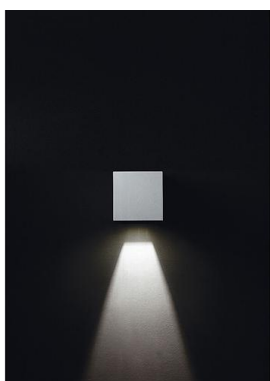

ISORA 157B-L02G8B-91

Wall Bracket ISORA IP65 Corte de fase L,C LED COB AC 2x4W 355lm
CRI90 4000K up-down Copper brown

COMPLEMENTARY IMAGES

PRODUCTS OF THE SAME FAMILY

Isora Down
Rectangle