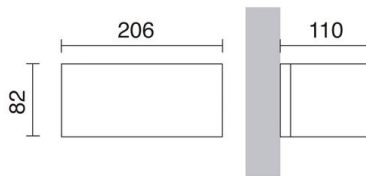

ISORA 157C-L0109B-01 Wall Bracket ISORA IP65 LED SMD 8.30W 1500lm CRI80 3000K White

Isora family of wall lights is made of aluminum with IP65, available in two rectangular and square shapes and in five colors: black, white, brown, gray and anthracite, in addition, in two versions of mono and double light emission. It is suitable for lighting outdoor passageways.

GENERAL DATA

Category	Surface
Family	Isora
Finish	[o1] White
Location	Outdoor
Installation	Wall
Body material	Aluminum
Diffuser material	Frosted glass
ETIM class	EC0028g2
EAN	8435258612002

LIGHT SOURCES AND BEAMS

Sources	LED SMD 8,3W 1500lm 3000K CRI80
Total flux	1500 lm
Energy efficiency	C
Beam	Direct symmetric

TECHNICAL DATA

Dimensions	Height x Width x Length (mm): 82 x 206 x 110
IP	IP65
Protection class	Class I
Frequency	50/60 Hz
Input voltage	110-240V AC V
Output current	500 mA
Power factor	0.7
Auxiliary gear	Electronic
Auxiliary equipment brand	ELT
Lifetime	50,000 h
LED lifetime L	80
LED lifetime B	10
Weight	1.8 Kg
Cable outlets	1
ECORAE category I	LED-B
ECORAE I	0.5
Flammable surfaces	Yes