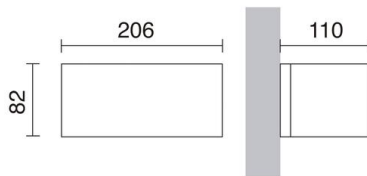

ISORA 157C-L0109B-02 Wall Bracket ISORA IP65 LED SMD 8.30W 1500lm CRI80 3000K Black

Isora family of wall lights is made of aluminum with IP65, available in two rectangular and square shapes and in five colors: black, white, brown, gray and anthracite, in addition, in two versions of mono and double light emission. It is suitable for lighting outdoor passageways.

GENERAL DATA

Category	Surface
Family	Isora
Finish	[02] Black
Location	Outdoor
Installation	Wall
Body material	Aluminum
Diffuser material	Frosted glass
ETIM class	EC0028g2
EAN	8435256522426

LIGHT SOURCES AND BEAMS

Sources	LED SMD 8,3W 1500lm 3000K CRI80
Total flux	1500 lm
Energy efficiency	C
Beam	Direct symmetric

TECHNICAL DATA

Dimensions	Height x Width x Length (mm): 82 x 206 x 110
IP	IP65
Protection class	Class I
Frequency	50/60 Hz
Input voltage	110-240V AC V
Output current	500 mA
Power factor	0.7
Auxiliary gear	Electronic
Auxiliary equipment brand	ELT
Lifetime	50,000 h
LED lifetime L	80
LED lifetime B	10
Weight	1.8 Kg
Cable outlets	1
ECORAAE category I	LED-B
ECORAAE I	0.5
Flammable surfaces	Yes