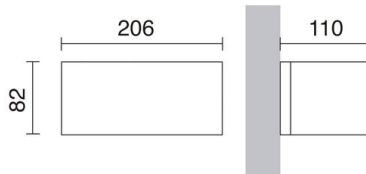

# ISORA 157C-L0109B-03 Wall Bracket ISORA IP65 LED SMD 8.30W 1500lm CRI80 3000K Grey

Isora family of wall lights is made of aluminum with IP65, available in two rectangular and square shapes and in five colors: black, white, brown, gray and anthracite, in addition, in two versions of mono and double light emission. It is suitable for lighting outdoor passageways.

## GENERAL DATA

Category	Surface
Family	Isora
Finish	[03] Grey
Location	Outdoor
Installation	Wall
Body material	Aluminum
Diffuser material	Frosted glass
ETIM class	EC0028g2
EAN	8435256522433

## LIGHT SOURCES AND BEAMS

Sources	LED SMD 8,3W 1500lm 3000K CRI80
Total flux	1500 lm
Energy efficiency	C
Beam	Direct symmetric

## TECHNICAL DATA

Dimensions	Height x Width x Length (mm): 82 x 206 x 110
IP	IP65
Protection class	Class I
Frequency	50/60 Hz
Input voltage	110-240V AC V
Output current	500 mA
Power factor	0.7
Auxiliary gear	Electronic
Auxiliary equipment brand	ELT
Lifetime	50,000 h
LED lifetime L	80
LED lifetime B	10
Weight	1.8 Kg
Cable outlets	1
ECORAE category I	LED-B
ECORAE I	0.5
Flammable surfaces	Yes