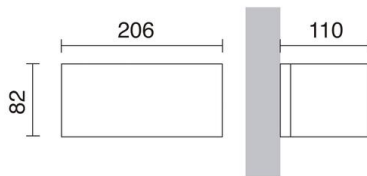

# ISORA 157C-L0109B-04 Wall Bracket ISORA IP65 LED SMD 8.30W 1500lm CRI80 3000K Anthracite

Isora family of wall lights is made of aluminum with IP65, available in two rectangular and square shapes and in five colors: black, white, brown, gray and anthracite, in addition, in two versions of mono and double light emission. It is suitable for lighting outdoor passageways.

## GENERAL DATA

Category	Surface
Family	Isora
Finish	[04] Anthracite
Location	Outdoor
Installation	Wall
Body material	Aluminum
Diffuser material	Frosted glass
ETIM class	EC0028g2
EAN	8433264099886

## TECHNICAL DATA

Dimensions	Height x Width x Length (mm): 82 x 206 x 110
IP	IP65
Protection class	Class I
Frequency	50/60 Hz
Input voltage	110-240V AC V
Output current	500 mA
Power factor	0.7
Auxiliary gear	Electronic
Auxiliary equipment brand	ELT
Lifetime	50,000 h
LED lifetime L	80
LED lifetime B	10
Weight	1.8 Kg
Cable outlets	1
ECORAE category I	LED-B
ECORAE I	0.5
Flammable surfaces	Yes