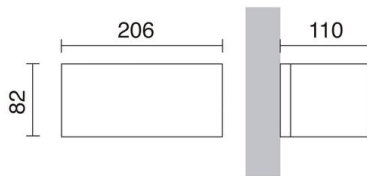

ISORA 157C-L0109B-91 Wall Bracket ISORA IP65 LED SMD 8.30W 1500lm CRI80 3000K Copper brown

Isora family of wall lights is made of aluminum with IP65, available in two rectangular and square shapes and in five colors: black, white, brown, gray and anthracite, in addition, in two versions of mono and double light emission. It is suitable for lighting outdoor passageways.

GENERAL DATA

Category	Surface
Family	Isora
Finish	[91] Copper brown
Location	Outdoor
Installation	Wall
Body material	Aluminum
Diffuser material	Frosted glass
ETIM class	EC0028g2
EAN	8435256522471

LIGHT SOURCES AND BEAMS

Sources	LED SMD 8,3W 1500lm 3000K CRI80
Total flux	1500 lm
Energy efficiency	C
Beam	Direct symmetric

TECHNICAL DATA

Dimensions	Height x Width x Length (mm): 82 x 206 x 110
IP	IP65
Protection class	Class I
Frequency	50/60 Hz
Input voltage	110-240V AC V
Output current	500 mA
Power factor	0.7
Auxiliary gear	Electronic
Auxiliary equipment brand	ELT
Lifetime	50,000 h
LED lifetime L	80
LED lifetime B	10
Weight	1.8 Kg
Cable outlets	1
ECORAAE category I	LED-B
ECORAAE I	0.5
Flammable surfaces	Yes