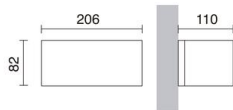

ISORA 157C-L0209B-01 Wall Bracket ISORA IP65 LED SMD 8.30W 1595lm CRI80 4000K White

Isora family of wall lights is made of aluminum with IP65, available in two rectangular and square shapes and in five colors: black, white, brown, gray and anthracite, in addition, in two versions of mono and double light emission. It is suitable for lighting outdoor passageways.

GENERAL DATA

Category	Surface
Family	Isora
Finish	[01] White
Location	Outdoor
Installation	Wall
Body material	Aluminum
Diffuser material	Frosted glass
ETIM class	EC0028g2
EAN	8433264164751

LIGHT SOURCES AND BEAMS

Sources	LED SMD 8,3W 1595lm 4000K CRI80
Total flux	1595 lm
Energy efficiency	B
Beam	Direct symmetric

TECHNICAL DATA

Dimensions	Height x Width x Length (mm): 82 x 206 x 110
IP	IP65
Protection class	Class I
Frequency	50/60 Hz
Input voltage	110-240V AC V
Output current	500 mA
Power factor	0.7
Auxiliary gear	Electronic
Auxiliary equipment brand	ELT
Lifetime	50,000 h
LED lifetime L	80
LED lifetime B	10
Weight	1.8 Kg
Cable outlets	1
ECORAE category I	LED-B
ECORAE I	0.5
Flammable surfaces	Yes