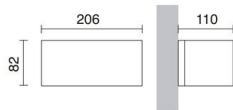

ISORA 157C-L0209B-02 Wall Bracket ISORA IP65 LED SMD 8.30W 1595lm CRI80 4000K Black

Isora family of wall lights is made of aluminum with IP65, available in two rectangular and square shapes and in five colors: black, white, brown, gray and anthracite. In addition, in two versions of mono and double light emission. It is suitable for lighting outdoor passageways.

GENERAL DATA

Category	Surface
Family	Isora
Finish	[02] Black
Location	Outdoor
Installation	Wall
Body material	Aluminum
Diffuser material	Frosted glass
ETIM class	EC0028g2
EAN	8433264164768

LIGHT SOURCES AND BEAMS

Sources	LED SMD 8,3W 1595lm 4000K CRI80
Total flux	1595 lm
Energy efficiency	B
Beam	Direct symmetric

TECHNICAL DATA

Dimensions	Height x Width x Length (mm): 82 x 206 x 110
IP	IP65
Protection class	Class I
Frequency	50/60 Hz
Input voltage	110-240V AC V
Output current	500 mA
Power factor	0.7
Auxiliary gear	Electronic
Auxiliary equipment brand	ELT
Lifetime	50,000 h
LED lifetime L	80
LED lifetime B	10
Weight	1.8 Kg
Cable outlets	1
ECORAE category I	LED-B
ECORAE I	0.5
Flammable surfaces	Yes