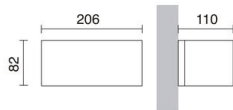

# ISORA 157C-L0209B-03 Wall Bracket ISORA IP65 LED SMD 8.30W 1595lm CRI80 4000K Grey

Isora family of wall lights is made of aluminum with IP65, available in two rectangular and square shapes and in five colors: black, white, brown, gray and anthracite. In addition, in two versions of mono and double light emission. It is suitable for lighting outdoor passageways.

### GENERAL DATA

Category	Surface
Family	Isora
Finish	[03] Grey
Location	Outdoor
Installation	Wall
Body material	Aluminum
Diffuser material	Frosted glass
ETIM class	EC0028g2
EAN	8433264164775

### TECHNICAL DATA

Dimensions	Height x Width x Length (mm): 82 x 206 x 110
IP	IP65
Protection class	Class I
Frequency	50/60 Hz
Input voltage	110-240V AC V
Output current	500 mA
Power factor	0.7
Auxiliary gear	Electronic
Auxiliary equipment brand	ELT
Lifetime	50,000 h
LED lifetime L	80
LED lifetime B	10
Weight	1.8 Kg
Cable outlets	1
ECORAE category I	LED-B
ECORAE I	0.5
Flammable surfaces	Yes