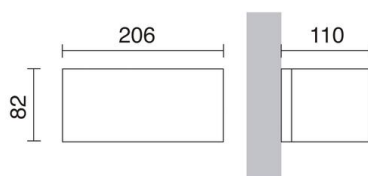

ISORA 157D-L01G9B-91 Wall Bracket ISORA IP65 LED SMD 2x8.30W 1500lm CRI80 3000K up-down Copper brown

Isora family of wall lights is made of aluminum with IP65, available in two rectangular and square shapes and in five colors: black, white, brown, gray and anthracite, in addition, in two versions of mono and double light emission. It is suitable for lighting outdoor passageways.

GENERAL DATA

Category	Surface
Family	Isora
Finish	[91] Copper brown
Location	Outdoor
Installation	Wall
Body material	Aluminum
Diffuser material	Frosted glass
ETIM class	EC0028g2
EAN	8435256522549

LIGHT SOURCES AND BEAMS

Sources	LED SMD 2x 8.3W 2x 1500lm 3000K CRI80
Total flux	1500 lm
Energy efficiency	C
Beams	Direct symmetric Indirect symmetric

TECHNICAL DATA

Dimensions	Height x Width x Length (mm): 82 x 206 x 110
IP	IP65
Protection class	Class I
Frequency	50/60 Hz
Input voltage	110-240V AC V
Output current	500 mA
Power factor	0.8
Auxiliary gear	Electronic
Auxiliary equipment brand	ELT
Lifetime	50.000 h
LED lifetime L	80
LED lifetime B	10
Weight	1.8 Kg
Cable outlets	1
ECORAE category I	LED-B
ECORAE I	0.5
Flammable surfaces	Yes