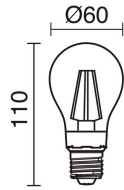

JASMIN

159A-G05X1A-03

Bollard JASMIN IP44 E27 23W 650mm Grey

RECOMMENDED ACCESSORIES

632C-L0506B-01

Lamp LED FILAMENT E27 LED
Bulb 6W 800lm CRI80 2700K 360°

Input voltage 110-240V AC

Frequency 50/60

Wattage (W) 6.0

IP IP20

Protection class Class I