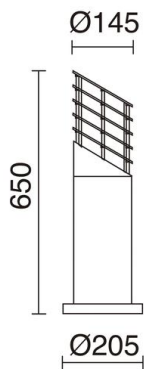

JASMIN 159A-G05X1A-03

Bollard JASMIN IP44 E27 23W 650mm Grey

The Jasmin beacon is made of aluminum with IP44, available in two colors gray and anthracite. The light is scattered diffusely. Its height is 65cm. It is designed to illuminate residential areas outside.

GENERAL DATA

Category	Bollards and columns
Family	Jasmin
Finish	[03] Grey
Location	Outdoor
Installation	Floor
Body material	Aluminum
Diffuser material	Opal polycarbonate
ETIM class	EC000301
EAN	8435258630044

LIGHT SOURCES AND BEAMS

Sources	E27 LED Bulb/TC-TSE 23W max.
Lamp included	No
Beam	Diffuse

TECHNICAL DATA

Dimensions	Height x Width x Length (mm): 650 x 205 x 205
IP	IP44
Protection class	Class I
Frequency	50/60 Hz
Input voltage	110-240V AC V
Auxiliary gear	Without equipment, not needed
Weight	2.8 Kg
Cable outlets	1
ECORAE category I	CAT-B
ECORAE I	0.5
Anchorage included	Yes
Flammable surfaces	Yes