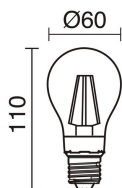

JASMIN 159A-G05X1A-04

Bollard JASMIN IP44 E27 23W 650mm Anthracite

RECOMMENDED ACCESSORIES

632C-L0506B-01
Lamp LED FILAMENT E27 LED
Bulb 6W 800lm CRI80 2700K 360°

Input voltage	110-240V AC
Frequency	50/60
Wattage (W)	6.0
IP	IP20
Protection class	Class I