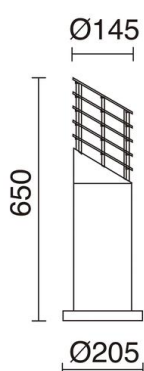

# JASMIN 159A-G05X1A-04

Bollard JASMIN IP44 E27 23W 650mm Anthracite

The Jasmin beacon is made of aluminum with IP44, available in two colors gray and anthracite. The light is scattered diffusely. Its height is 65cm. It is designed to illuminate residential areas outside.

## GENERAL DATA

Category	Bollards and columns
Family	Jasmin
Finish	[04] Anthracite
Location	Outdoor
Installation	Floor
Body material	Aluminum
Diffuser material	Opal polycarbonate
ETIM class	EC000301
EAN	8435258630037

## TECHNICAL DATA

Dimensions	Height x Width x Length (mm): 650 x 205 x 205
IP	IP44
Protection class	Class I
Frequency	50/60 Hz
Input voltage	110-240V AC V
Auxiliary gear	Without equipment, not needed
Weight	2.8 Kg
Cable outlets	1
ECORAE category I	CAT-B
ECORAE I	0.5
Anchorage included	Yes
Flammable surfaces	Yes