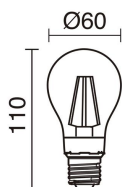

**LIGHT SOURCES AND BEAMS**

Sources	E27 LED Bulb/TC-TSE/HAL 42W max.
Lamp included	No
Beam	Direct symmetric

**TECHNICAL DATA**

Dimensions	Height x Width (mm): 47 x 26
IP	IP43
Protection class	Class I
Frequency	50/60 Hz
Input voltage	110-240V AC V
Auxiliary gear	Without equipment, not needed
Glow wire temperature	850.0 °C
Weight	1.95 Kg
Cable outlets	1
ECORAE category I	CAT-B
ECORAE I	0.5
Electric screwdriver	Yes

**KEO** 167H-G05X1A-02

Bollard classic KEO IP43 E27 42W 47mm Black

**RECOMMENDED ACCESSORIES**

**632C-L0506B-01**  
Lamp LED FILAMENT E27 LED  
Bulb 6W 800lm CRI80 2700K 360°

Input voltage	110-240V AC
Frequency	50/60
Wattage (W)	6.0
IP	IP20
Protection class	Class I