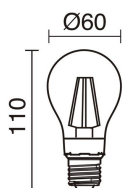

KEO 167H-G05X1A-02

Bollard classic KEO IP43 E27 42W 47mm Black

RECOMMENDED ACCESSORIES

632C-L0506B-01
Lamp LED FILAMENT E27 LED
Bulb 6W 800lm CRI80 2700K 360°

Input voltage	110-240V AC
Frequency	50/60
Wattage (W)	6.0
IP	IP20
Protection class	Class I