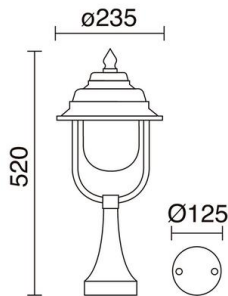

**KEO** 167H-G05X1A-02

Bollard classic KEO IP43 E27 42W 47mm Black

The Keo family is made of black aluminum with IP43 and its max. it is 42W. It is made up of a wall light and a beacon. The light is scattered directly. It is designed to illuminate residential areas outside.

**GENERAL DATA**

Category	Bollards and columns
Family	Keo
Finish	[02] Black
Location	Outdoor
Installation	Floor
Body material	Aluminum
Diffuser material	Frosted methacrylate
ETIM class	EC000301
EAN	8435256507218

**LIGHT SOURCES AND BEAMS**

Sources	E27 LED Bulb/TC-TSE/HAL 42W max.
Lamp included	No
Beam	Direct symmetric

**TECHNICAL DATA**

Dimensions	Height x Width (mm): 47 x 26
IP	IP43
Protection class	Class I
Frequency	50/60 Hz
Input voltage	110-240V AC V
Auxiliary gear	Without equipment, not needed
Glow wire temperature	850.0 °C
Weight	1.95 Kg
Cable outlets	1
ECORAE category I	CAT-B
ECORAE I	0.5
Electric screwdriver	Yes