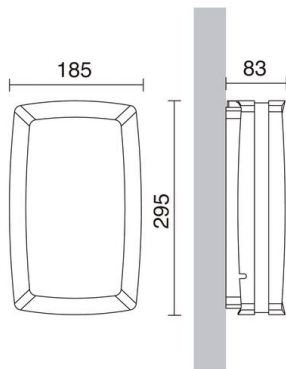

# KIRA 169A-G05X1A-03

Wall Bracket KIRA IP54 E27 2x20W Grey

Kira family of wall lights is made of aluminum in anthracite color with IP54, available in two sizes with possible installation on the ceiling and on the wall. It is suitable for illuminating outdoor residential areas.

## GENERAL DATA

|                   |                    |
|-------------------|--------------------|
| Category          | Surface            |
| Family            | Kira               |
| Finish            | [03] Grey          |
| Location          | Outdoor            |
| Installation      | Ceiling, Wall      |
| Body material     | Aluminum           |
| Diffuser material | Opal polycarbonate |
| ETIM class        | EC0028g2           |
| EAN               | 8435256558494      |

## TECHNICAL DATA

|                    |  |
|--------------------|--|
| Dimensions         | Height x Width x Length (mm): 295 x 185 x 83 |
| IP                 | IP54   |
| Protection class   | Class I                                      |
| Frequency          | 50/60 Hz                                     |
| Input voltage      | 110-240V AC V                                |
| Auxiliary gear     | Without equipment, not needed                |
| Weight             | 1.3 Kg                                       |
| Cable outlets      | 1  |
| ECORAE category I  | CAT-B  |
| ECORAE I           | 0.5  |
| Flammable surfaces | Yes  |