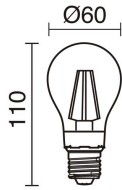

KIRA 169A-G05X1A-03

Wall Bracket KIRA IP54 E27 2x20W Grey

RECOMMENDED ACCESSORIES

632C-L0506B-01
Lamp LED FILAMENT E27 LED
Bulb 6W 800lm CRI80 2700K 360°

Input voltage	110-240V AC
Frequency	50/60
Wattage (W)	6.0
IP	IP20
Protection class	Class I