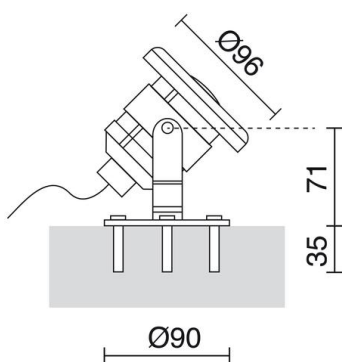

LYNN 187A-L0304D-32 Underwater Spotlight LYNN IP68 LED SMD 4W 315lm CRI80 5700K 45° 180°
Chrome

Lynn submersible spotlights are made of brass and can be installed both on the wall and the floor, adjustable, and IP68 have two types of light: white and RGB. Ideal for illuminating fountains, pools or other types of surfaces.

GENERAL DATA

Category	Underwater Lights
Family	Lynn
Finish	[32] Chrome
Location	Outdoor
Installation	Floor, Wall
Body material	Brass
Diffuser material	Transparent methacrylate
Frame material	Brass
ETIM class	EC001744
EAN	8435256534276

LIGHT SOURCES AND BEAMS

Sources	LED SMD 4W max. 315lm 5700K CRI80
Energy efficiency	G
Beam	45° - Direct symmetric

TECHNICAL DATA

Dimensions	Height x Width x Length (mm): 71 x 96 x 90
IP	IP68
Protection class	Class III
Frequency	50/60 Hz
Input voltage	12V AC V
Auxiliary gear	Without equipment, needed
Glow wire temperature	850.0 °C
Lifetime	50,000 h
LED lifetime L	80
LED lifetime B	20
Weight	7.1 Kg
Cable outlets	1
Lead wire length	2,500.0 mm
Tilt angle	180.0 °
Cut hole dimensions	Depth (mm): 35
ECORAAE category I	LED-C
ECORAAE I	0.5
Periodic maintenance	Yes