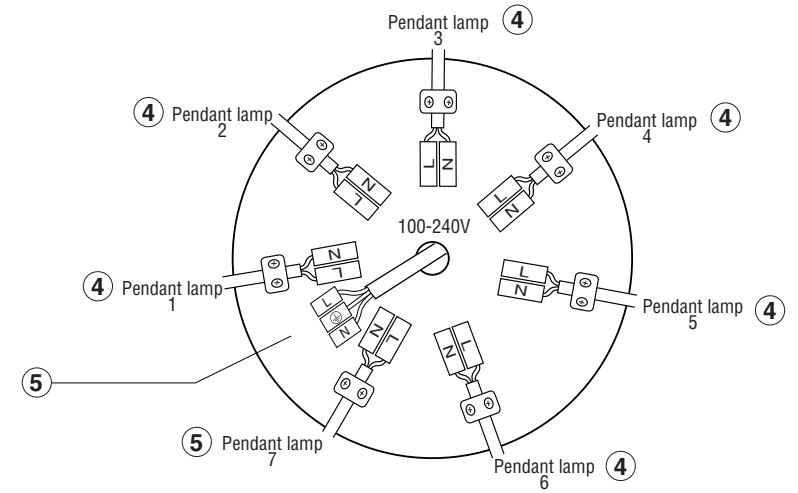

i

Technical Features

E27 MAX 7 x 15W LED

Together we take care of the planet

When the luminaire reaches its end of life, take it to the nearest clean point.
Recicle la luminaria en el punto verde cuando ésta llegue al final de su vida útil.

100V-240V~
50Hz/60Hz

1

TECHNICAL FEATURES

1 X E27 G45 MAX 15W LED no incl.

Together we take care of the planet

When the luminaire reaches its end of life, take it to the nearest clean point. Recycle la luminaria en el punto verde cuando ésta llegue al final de su vida útil.