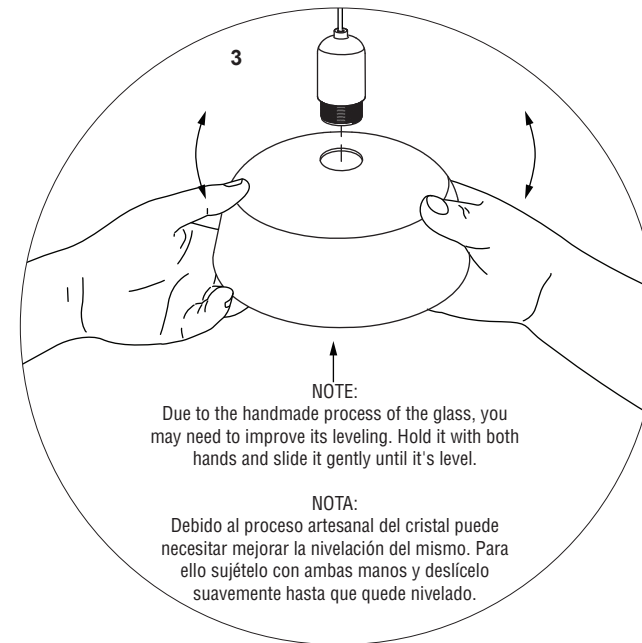

i

Technical Features

E27 MAX 7 x 15W LED

Together we take care of the planet

When the luminaire reaches its end of life, take it to the nearest clean point.
Recicle la luminaria en el punto verde cuando ésta llegue al final de su vida útil.

100V-240V~
50Hz/60Hz

1

TECHNICAL FEATURES

1 X E27 G45 MAX 15W LED no incl.

Together we take care of the planet

When the luminaire reaches its end of life, take it to the nearest clean point. Recycle la luminaria en el punto verde cuando ésta llegue al final de su vida útil.