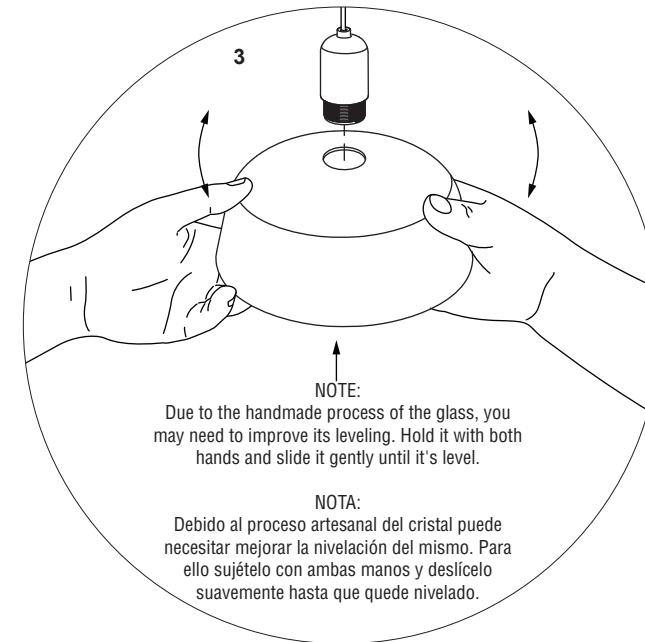

i

Technical Features

E27 MAX 7 x 15W LED

Together we take care of the planet

When the luminaire reaches its end of life, take it to the nearest clean point.
Recicle la luminaria en el punto verde cuando ésta llegue al final de su vida útil.

100V-240V~
50Hz/60Hz

1

TECHNICAL FEATURES

1 X E27 G45 MAX 15W LED no incl.

Together we take care of the planet

When the luminaire reaches its end of life, take it to the nearest clean point. Recycle la luminaria en el punto verde cuando ésta llegue al final de su vida útil.