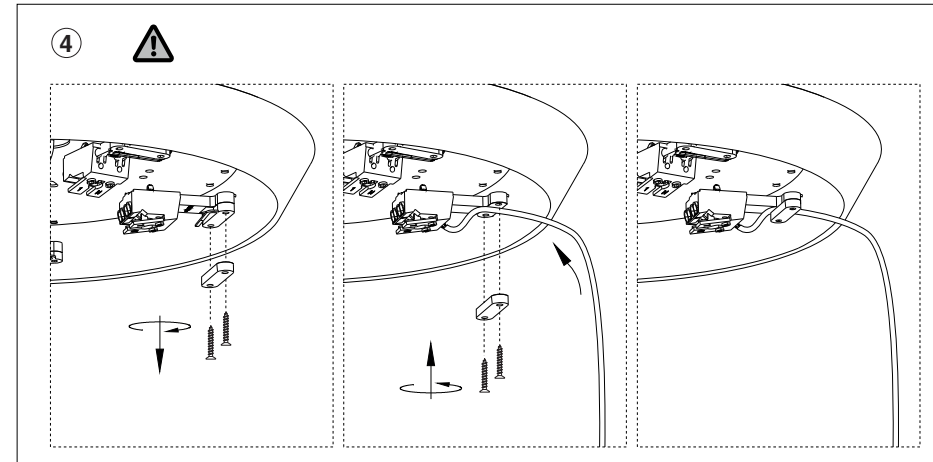

i

Technical Features

E27 MAX 7 x 15W LED

Together we take care of the planet

When the luminaire reaches its end of life, take it to the nearest clean point.
Recicle la luminaria en el punto verde cuando ésta llegue al final de su vida útil.

100V-240V~
50Hz/60Hz

1

TECHNICAL FEATURES

1 X E27 G45 MAX 15W LED no incl.

Together we take care of the planet

When the luminaire reaches its end of life, take it to the nearest clean point. Recycle la luminaria en el punto verde cuando ésta llegue al final de su vida útil.