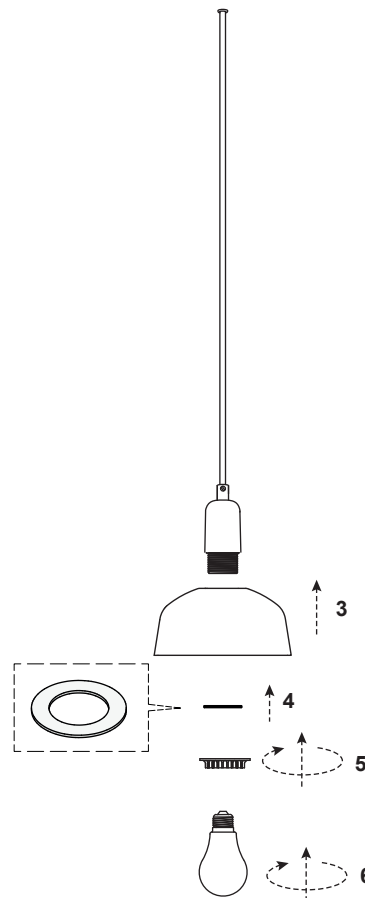

i

Technical Features

E27 MAX 7 x 15W LED

Together we take care of the planet

When the luminaire reaches its end of life, take it to the nearest clean point.
Recicle la luminaria en el punto verde cuando ésta llegue al final de su vida útil.

100V-240V~
50Hz/60Hz

1

TECHNICAL FEATURES

1 X E27 G45 MAX 15W LED no incl.

Together we take care of the planet

When the luminaire reaches its end of life, take it to the nearest clean point. Recycle la luminaria en el punto verde cuando ésta llegue al final de su vida útil.