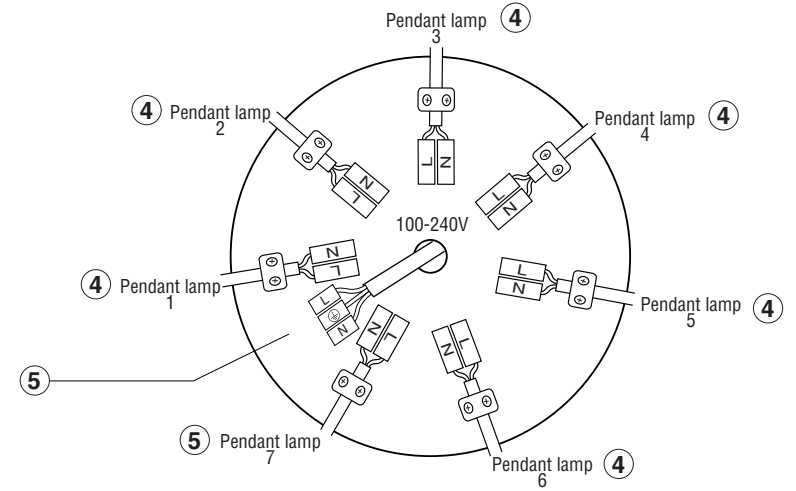

i

Technical Features

E27 MAX 7 x 15W LED

Together we take care of the planet

When the luminaire reaches its end of life, take it to the nearest clean point.
Recicle la luminaria en el punto verde cuando ésta llegue al final de su vida útil.

100V-240V~
50Hz/60Hz

1

TECHNICAL FEATURES

1 X E27 G45 MAX 15W LED no incl.

Together we take care of the planet

When the luminaire reaches its end of life, take it to the nearest clean point. Recycle la luminaria en el punto verde cuando ésta llegue al final de su vida útil.