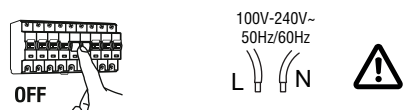

i

Technical Features

E27 MAX 7 x 15W LED

Together we take care of the planet

When the luminaire reaches its end of life, take it to the nearest clean point.
Recicle la luminaria en el punto verde cuando ésta llegue al final de su vida útil.

100V-240V~
50Hz/60Hz

1

TECHNICAL FEATURES

1 X E27 G45 MAX 15W LED no incl.

Together we take care of the planet

When the luminaire reaches its end of life, take it to the nearest clean point. Recycle la luminaria en el punto verde cuando ésta llegue al final de su vida útil.