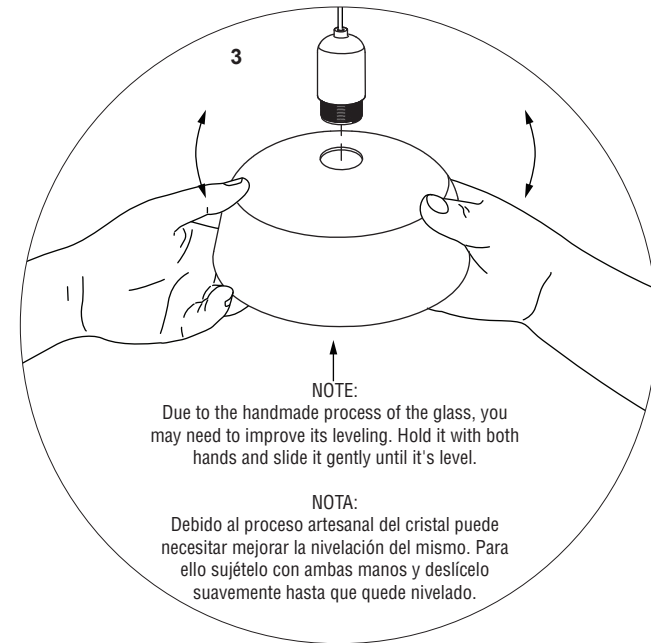

i

Technical Features

E27 MAX 7 x 15W LED

Together we take care of the planet

When the luminaire reaches its end of life, take it to the nearest clean point.
Recicle la luminaria en el punto verde cuando ésta llegue al final de su vida útil.

100V-240V~
50Hz/60Hz

1

TECHNICAL FEATURES

1 X E27 G45 MAX 15W LED no incl.

Together we take care of the planet

When the luminaire reaches its end of life, take it to the nearest clean point. Recycle la luminaria en el punto verde cuando ésta llegue al final de su vida útil.