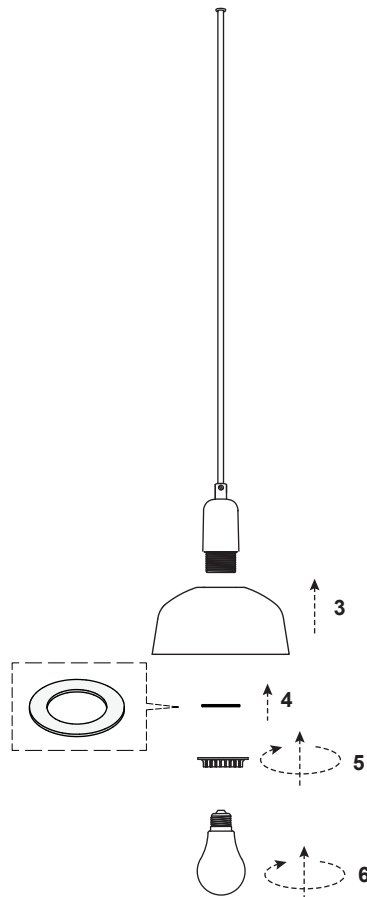

i

Technical Features

E27 MAX 7 x 15W LED

Together we take care of the planet

When the luminaire reaches its end of life, take it to the nearest clean point.
Recicle la luminaria en el punto verde cuando ésta llegue al final de su vida útil.

100V-240V~
50Hz/60Hz

1

TECHNICAL FEATURES

1 X E27 G45 MAX 15W LED no incl.

Together we take care of the planet

When the luminaire reaches its end of life, take it to the nearest clean point. Recycle la luminaria en el punto verde cuando ésta llegue al final de su vida útil.