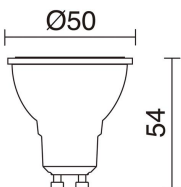

578A-L2104A-01
Lamp LED PRO GU10 3.50W 36°
White

Input voltage	110-240V AC
Frequency	50/60
Wattage (W)	3.5
IP	IP20
Protection class	Class I