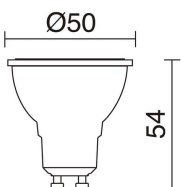

578A-L2104A-02
Lamp LED PRO GU10 3.50W 36°
White

Input voltage	110-240V AC
Frequency	50/60
IP	IP20
Protection class	Class I