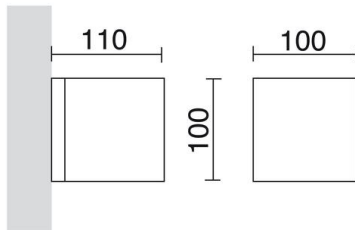

**MIRCA** 204A-G21X1A-03

Wall Bracket MIRCA IP65 GU10 35W Grey

Mirca family of wall lights is made of aluminum with IP65, color temperature of 3000K, available in gray and black. You can choose between two types of emission below and above and below. This luminaire is suitable for lighting residential and commercial outdoor areas.

**GENERAL DATA**

Category	Surface
Family	Mirca
Finish	[03] Grey
Location	Outdoor
Installation	Wall
Body material	Aluminum
Diffuser material	Transparent glass
Frame material	Aluminum
ETIM class	EC0028g2
EAN	8435256562590

**LIGHT SOURCES AND BEAMS**

Sources	GU10 LED Bulb/PAR16 35W max.
Energy efficiency	A++, A+, A, B, C, D, E
Lamp included	No
Beam	Direct symmetric

**TECHNICAL DATA**

Dimensions	Height x Width x Length (mm): 100 x 100 x 110
IP	IP65
Corrosion resistance	Yes
Protection class	Class I
Frequency	50/60 Hz
Input voltage	110-240V AC V
Auxiliary gear	Without equipment, not needed
Weight	1.1 Kg
Cable outlets	1
ECORAAE category I	CAT-B
ECORAAE I	0.5