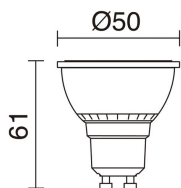

MIRCA 204A-G21X1A-03

Wall Bracket MIRCA IP65 GU10 35W Grey

RECOMMENDED ACCESSORIES

578A-L2105A-02
Lamp LED PRO GU10 LED Bulb
4.50W 300lm CRI80 4000K 38°
White

Input voltage	110-240V AC
Frequency	50/60
Wattage (W)	4.5
IP	IP20
Protection class	Class I