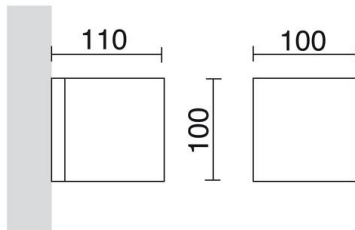

MIRCA 204A-L0105B-02 Wall Bracket MIRCA IP65 LED SMD AC 4.50W 420lm CRI80 3000K Black

Mirca family of wall lights is made of aluminum with IP65, color temperature of 3000K, available in gray and black. You can choose between two types of emission below and above and below. This luminaire is suitable for lighting residential and commercial outdoor areas.

GENERAL DATA

Category	Surface
Family	Mirca
Finish	[02] Black
Location	Outdoor
Installation	Wall
Body material	Aluminum
Diffuser material	Transparent glass
Frame material	Aluminum
ETIM class	EC0028g2
EAN	8435256555684

LIGHT SOURCES AND BEAMS

Sources	LED SMD AC 4,5W max. 420lm 3000K CRI80
Energy efficiency	A++, A+, A
Beam	Direct symmetric

TECHNICAL DATA

Dimensions	Height x Width x Length (mm): 100 x 100 x 110
IP	IP65
Corrosion resistance	Yes
Protection class	Class I
Frequency	50/60 Hz
Input voltage	220-240V AC V
Auxiliary gear	Electronic
Lifetime	30,000 h
LED lifetime L	80
LED lifetime B	20
Weight	1.2 Kg
Cable outlets	1
ECORAE category I	LED-B
ECORAE I	0.5