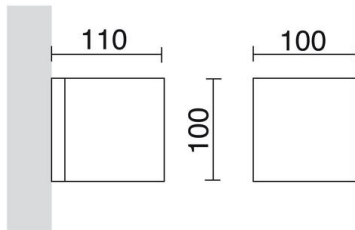

**MIRCA** 204A-L0105B-03 Wall Bracket MIRCA IP65 LED SMD AC 4.50W 420lm CRI80 3000K Grey

Mirca family of wall lights is made of aluminum with IP65, color temperature of 3000K, available in gray and black. You can choose between two types of emission below and above and below. This luminaire is suitable for lighting residential and commercial outdoor areas.

**GENERAL DATA**

Category	Surface
Family	Mirca
Finish	[03] Grey
Location	Outdoor
Installation	Wall
Body material	Aluminum
Diffuser material	Transparent glass
Frame material	Aluminum
ETIM class	EC0028g2
EAN	8435256555677

**LIGHT SOURCES AND BEAMS**

Sources	LED SMD AC 4,5W max. 420lm 3000K CRI80
Energy efficiency	A++, A+, A
Beam	Direct symmetric

**TECHNICAL DATA**

Dimensions	Height x Width x Length (mm): 100 x 100 x 110
IP	IP65
Corrosion resistance	Yes
Protection class	Class I
Frequency	50/60 Hz
Input voltage	220-240V AC V
Auxiliary gear	Electronic
Lifetime	30,000 h
LED lifetime L	80
LED lifetime B	20
Weight	1.2 Kg
Cable outlets	1
ECORAAE category I	LED-B
ECORAAE I	0.5