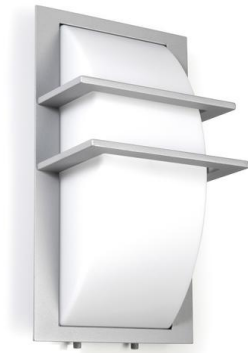

MITO 207A-G05X1A-03

Wall Bracket MITO IP65 E27 15W Grey

Apply Mito is made of aluminum in gray with IP65, its design is very original and sophisticated. This luminaire is suitable for lighting residential outdoor areas.

GENERAL DATA

Category	Surface
Family	Mito
Finish	[03] Grey
Location	Outdoor
Installation	Wall
Body material	Aluminum
Diffuser material	Opal polycarbonate
ETIM class	EC0028g2
EAN	8435256557916

LIGHT SOURCES AND BEAMS

MITO 207A-G05X1A-03

Wall Bracket MITO IP65 E27 15W Grey

RECOMMENDED ACCESSORIES

632C-L0506B-01
Lamp LED FILAMENT E27 LED
Bulb 6W 800lm CRI80 2700K 360°

Input voltage	110-240V AC
Frequency	50/60
Wattage (W)	6.0
IP	IP20
Protection class	Class I