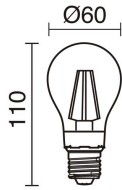

MITO 207A-G05X1A-03

Wall Bracket MITO IP65 E27 15W Grey

Apply Mito is made of aluminum in gray with IP65, its design is very original and sophisticated. This luminaire is suitable for lighting residential outdoor areas.

GENERAL DATA

Category	Surface
Family	Mito
Finish	[03] Grey
Location	Outdoor
Installation	Wall
Body material	Aluminum
Diffuser material	Opal polycarbonate
ETIM class	EC0028g2
EAN	8435256557916

LIGHT SOURCES AND BEAMS

Sources	E27 LED Bulb/TC-TSE 15W max.
Lamp included	No
Beam	Diffuse

TECHNICAL DATA

Dimensions	Height x Width x Length (mm): 346 x 191 x 143
IP	IP65
Protection class	Class I
Frequency	50/60 Hz
Input voltage	110-240V AC V
Auxiliary gear	Without equipment, not needed
Weight	2.55 Kg
Cable outlets	1
ECORAE category I	CAT-B
ECORAE I	0.5
Flammable surfaces	Yes

MITO 207A-G05X1A-03

Wall Bracket MITO IP65 E27 15W Grey

RECOMMENDED ACCESSORIES

632C-L0506B-01
Lamp LED FILAMENT E27 LED
Bulb 6W 800lm CRI80 2700K 360°

Input voltage	110-240V AC
Frequency	50/60
Wattage (W)	6.0
IP	IP20
Protection class	Class I