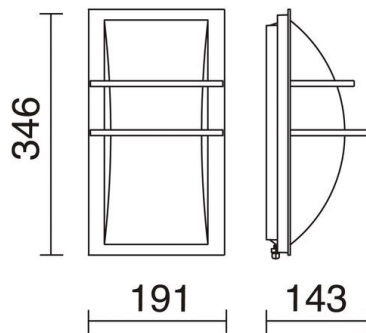

MITO 207A-G05X1A-03

Wall Bracket MITO IP65 E27 15W Grey

Apply Mito is made of aluminum in gray with IP65, its design is very original and sophisticated. This luminaire is suitable for lighting residential outdoor areas.

GENERAL DATA

Category	Surface
Family	Mito
Finish	[03] Grey
Location	Outdoor
Installation	Wall
Body material	Aluminum
Diffuser material	Opal polycarbonate
ETIM class	EC0028g2
EAN	8435256557916

LIGHT SOURCES AND BEAMS

Sources	E27 LED Bulb/TC-TSE 15W max.
Lamp included	No
Beam	Diffuse

TECHNICAL DATA

Dimensions	Height x Width x Length (mm): 346 x 191 x 143
IP	IP65
Protection class	Class I
Frequency	50/60 Hz
Input voltage	110-240V AC V
Auxiliary gear	Without equipment, not needed
Weight	2.55 Kg
Cable outlets	1
ECORAE category I	CAT-B
ECORAE I	0.5
Flammable surfaces	Yes