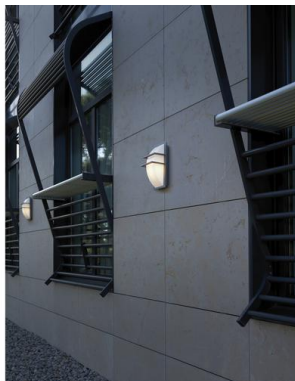

TECHNICAL DATA

Dimensions	Height x Width x Length (mm): 346 x 191 x 143
IP	IP65
Protection class	Class I
Frequency	50/60 Hz
Input voltage	110-240V AC V
Auxiliary gear	Without equipment, not needed
Weight	2.55 Kg
Cable outlets	1
ECORAE category I	CAT-B
ECORAE I	0.5
Flammable surfaces	Yes