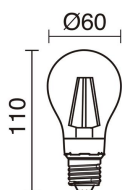

**LIGHT SOURCES AND BEAMS**

Sources	E27 LED Bulb/TC-TSE 23W max.
Lamp included	No
Beam	Rotosimétrica

**TECHNICAL DATA**

Dimensions	Height x Width x Length (mm): 600 x 170 x 170
IP	IP55
Protection class	Class I
Frequency	50/60 Hz
Input voltage	110-240V AC V
Auxiliary gear	Without equipment, not needed
Weight	4.55 Kg
Cable outlets	1
ECORAAE category I	CAT-B
ECORAAE I	0.5
Flammable surfaces	Yes

**OMO** 228C-G05X1A-05

Bollard OMO IP55 E27 23W 600mm Green

**RECOMMENDED ACCESSORIES**

**632C-L0506B-01**  
Lamp LED FILAMENT E27 LED  
Bulb 6W 800lm CRI80 2700K 360°

Input voltage	110-240V AC
Frequency	50/60
Wattage (W)	6.0
IP	IP20
Protection class	Class I