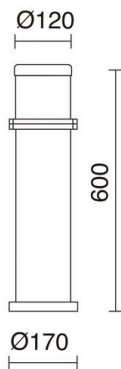

**OMO** 228C-G05X1A-05

Bollard OMO IP55 E27 23W 600mm Green

The Omo family is made of aluminum with IP55, available in three different sizes and three colors: green, anthracite and black. Its light beam is rotosymmetric. It is suitable for lighting outdoor walkways.

**GENERAL DATA**

Category	Bollards and columns
Family	Omo
Finish	[05] Green
Location	Outdoor
Installation	Floor
Body material	Aluminum
Diffuser material	Prismatic glass
ETIM class	EC000301
EAN	8435258604113

**LIGHT SOURCES AND BEAMS**

Sources	E27 LED Bulb/TC-TSE 23W max.
Lamp included	No
Beam	Rotosimétrica

**TECHNICAL DATA**

Dimensions	Height x Width x Length (mm): 600 x 170 x 170
IP	IP55
Protection class	Class I
Frequency	50/60 Hz
Input voltage	110-240V AC V
Auxiliary gear	Without equipment, not needed
Weight	4.55 Kg
Cable outlets	1
ECORAAE category I	CAT-B
ECORAAE I	0.5
Flammable surfaces	Yes