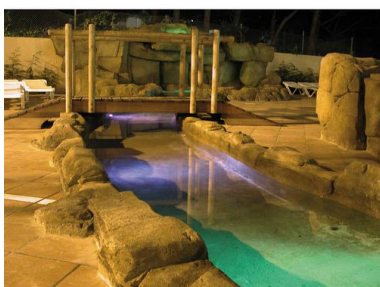

PAL 231B-L0304D-01

Underwater recessed PAL IP68 LED SMD 4W 315lm CRI80 5700K 45° White

Family submersible recessed Pal is made of brass and is available in two finishes: white and stainless steel, have IP68 and are suitable for installation in both prefabricated pools and concreted. Available in warm white and RGB color, you can also choose from two perspectives: Narrow and Medium.

GENERAL DATA

Category	Underwater Lights
Family	Pal
Finish	[01] White
Location	Outdoor
Installation	Wall
Body material	Brass
Diffuser material	Transparent glass
Frame material	Thermoplastic
ETIM class	EC0028g2
EAN	8435256534252

NOTES

- Suitable for installation in prefabricated and liner pools
- Available in 2 different beams angles (narrow 22°, medium 34°)
- Available in warm white and DMX
- Suitable for installations outside water