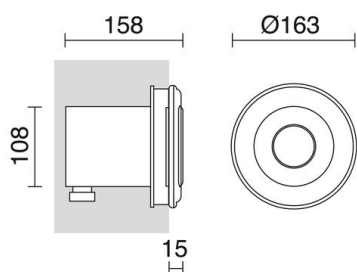

PAL 231B-L0304D-01

Underwater recessed PAL IP68 LED SMD 4W 315lm CRI80 5700K 45° White

Family submersible recessed Pal is made of brass and is available in two finishes: white and stainless steel, have IP68 and are suitable for installation in both prefabricated pools and concreted. Available in warm white and RGB color, you can also choose from two perspectives: Narrow and Medium.

GENERAL DATA

Category	Underwater Lights
Family	Pal
Finish	[01] White
Location	Outdoor
Installation	Wall
Body material	Brass
Diffuser material	Transparent glass
Frame material	Thermoplastic
ETIM class	EC0028g2
EAN	8435256534252

LIGHT SOURCES AND BEAMS

Sources	LED SMD 4W max. 315lm 5700K CRI80
Energy efficiency	A++, A+, A
Beam	45° - Direct symmetric

TECHNICAL DATA

Dimensions	Height x Width x Length (mm): 163 x 163 x 158
IP	IP68
Protection class	Class III
Frequency	50/60 Hz
Input voltage	12V AC V
Auxiliary gear	Without equipment, needed
Glow wire temperature	850.0 °C
Lifetime	50.000 h
LED lifetime L	80
LED lifetime B	20
Weight	1.8 Kg
Cable outlets	1
Lead wire length	2,500.0 mm
Cut hole box included	Yes
Cut hole dimensions	Diameter x Depth (mm): 110 x 158
ECORAAE category I	LED-B
ECORAAE I	0.5
Flammable surfaces	Yes
Electric screwdriver	Yes